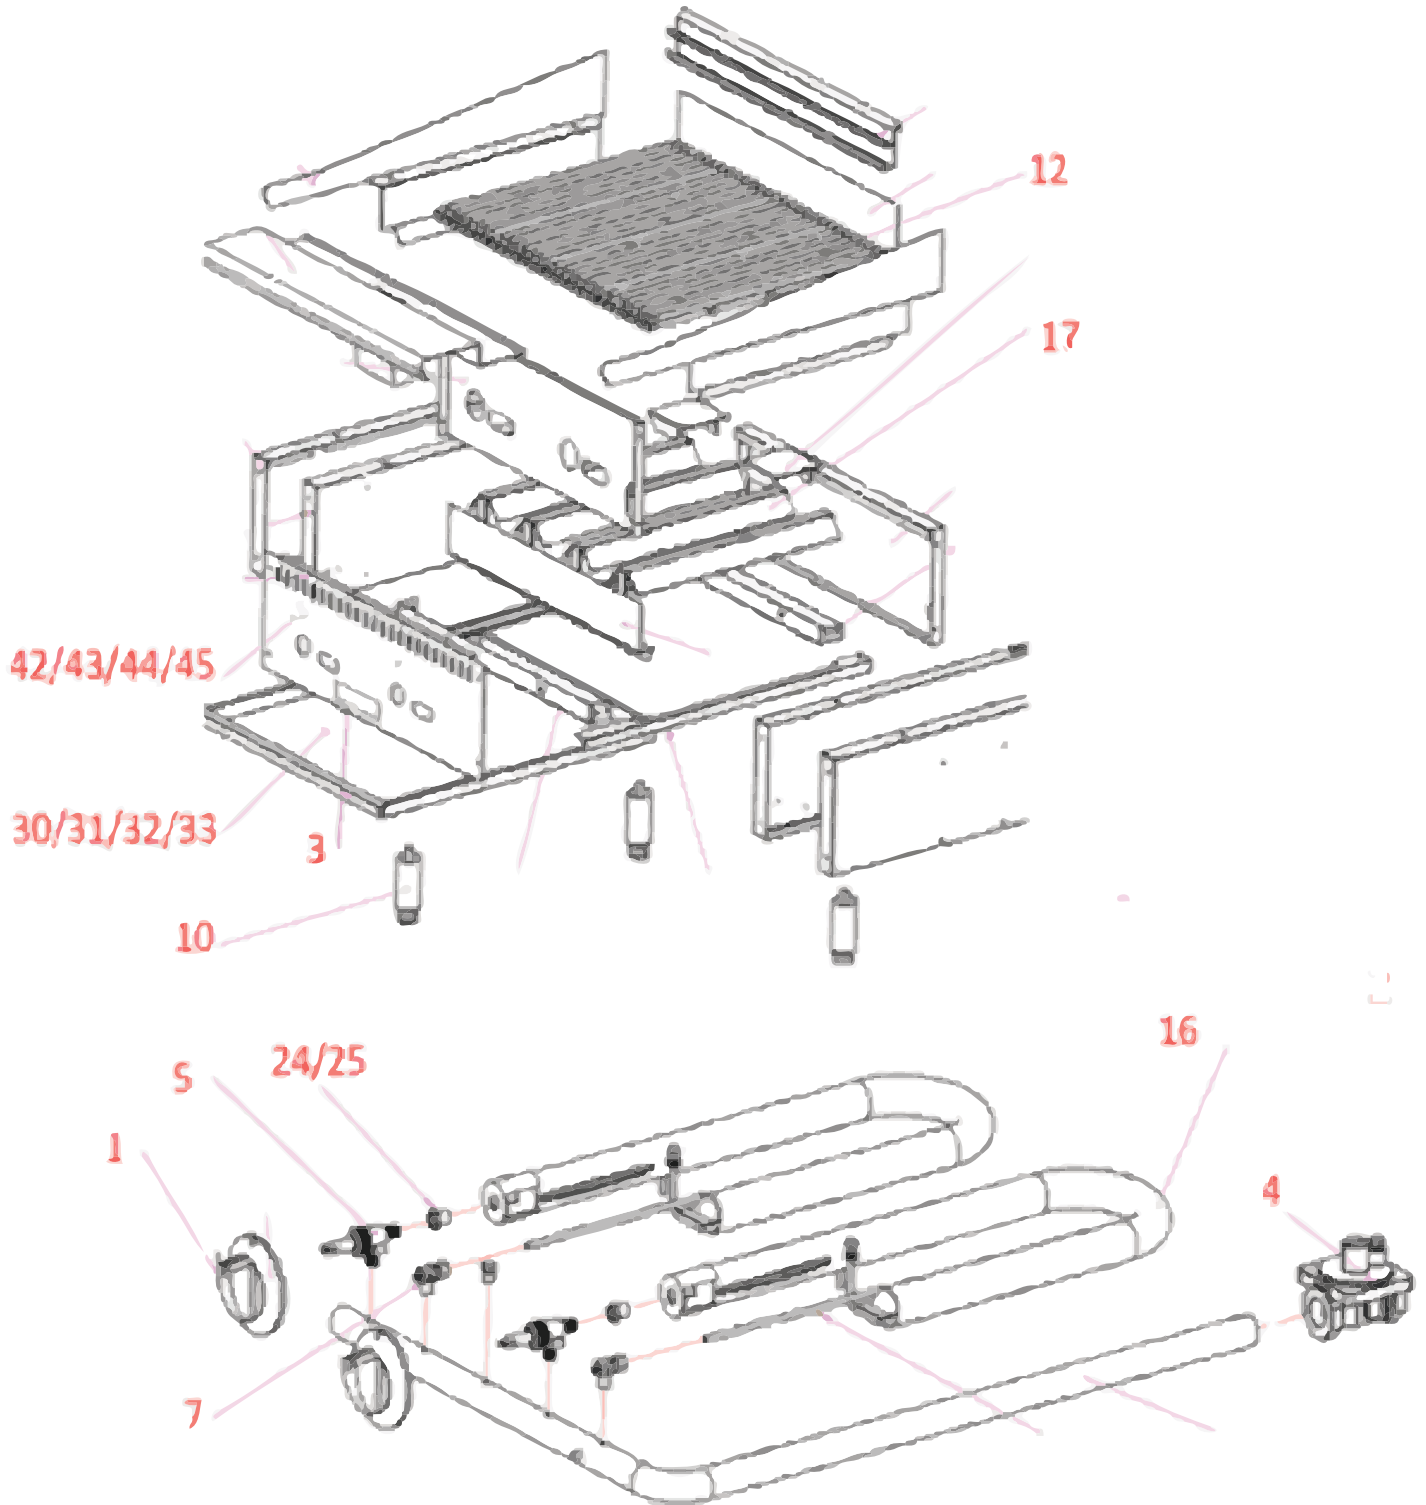

# Parts Breakdown

Model CE-CN-CB36-M 47378

# Parts Breakdown

---

## Model CE-CN-CB36-M 47378

| Item No. | Description                | Position | Item No. | Description                                     | Position | Item No. | Description                                       | Position |
|----------|----------------------------|----------|----------|---|----------|----------|---|----------|
| AI791    | Knob for 47378             | 1        | AI752    | 4" Adjustable Leg for 47378                     | 10       | AI783    | Orifice (Charbroiler, Nat Gas) for 47378          | 24       |
| AI792    | Nameplate for 47378        | 3        | AI781    | Grate - Charbroiler for 47378                   | 12       | AI784    | Orifice (Charbroiler, LP Gas) for 47378           | 25       |
| AI750    | Regulator 4"/10" for 47378 | 4        | AI753    | "U" Burner - Griddle & C Broiler for 47378      | 16       | AI793    | Drop Pan for 36 Charbroiler & Hot Plate for 47378 | 32       |
| AI767    | Manual Gas Valve for 47378 | 5        | AI782    | Stainless Steel Radiant - Charbroiler for 47378 | 17       | AI794    | Front Panel - 36" Charbroiler for 47378           | 44       |